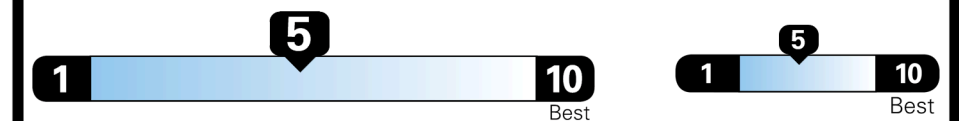

EPA DOT Fuel Economy and Environment

Gasoline Vehicle

Fuel Economy
23 MPG
combined city/hwy
20 city
26 highway
4.3 gallons per 100 miles

STANDARD SUVs range from 14 to 105 MPG. The best vehicle rates 142 MPGe.

You spend
$1,250
more in fuel costs
over 5 years
compared to the average new vehicle.

Annual fuel cost
$1,550

Fuel Economy & Greenhouse Gas Rating (tailpipe only)

Smog Rating (tailpipe only)