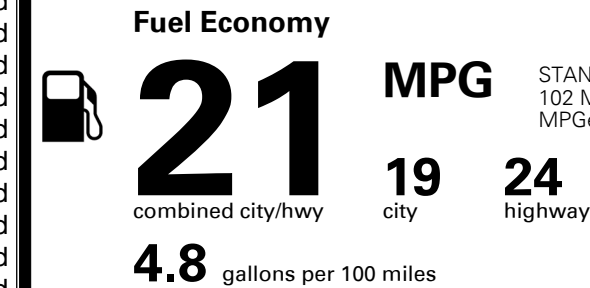

EPA DOT Fuel Economy and Environment

Gasoline Vehicle

STANDARD SUVs range from 14 to 102 MPG. The best vehicle rates 142 MPGe.

You spend
$2,000
more in fuel costs
over 5 years
compared to the
average new vehicle.

Annual fuel cost
$1,700

Fuel Economy & Greenhouse Gas Rating (tailpipe only)